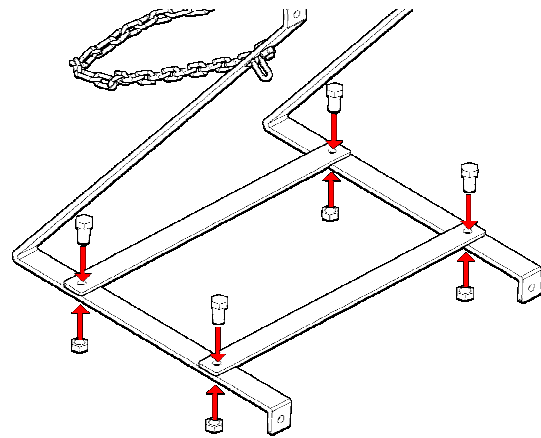

# BOVIBOOSTER | L4DL

25 kg container wall-mount bracket(WS25) & disinfection pump bracket(WS25PB) installation instructions

25 kg container wall mount bracket (WS25)

Disinfection pump bracket (WS25PB)