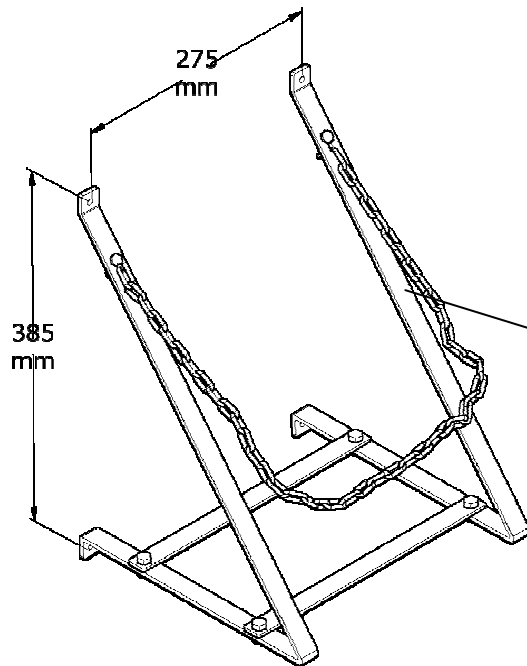

# BOVIBOOSTER | L4DL

25 kg container wall-mount bracket(WS25) & disinfection pump bracket(WS25PB) installation instructions

25 kg container wall mount bracket (WS25)

Disinfection pump bracket (WS25PB)